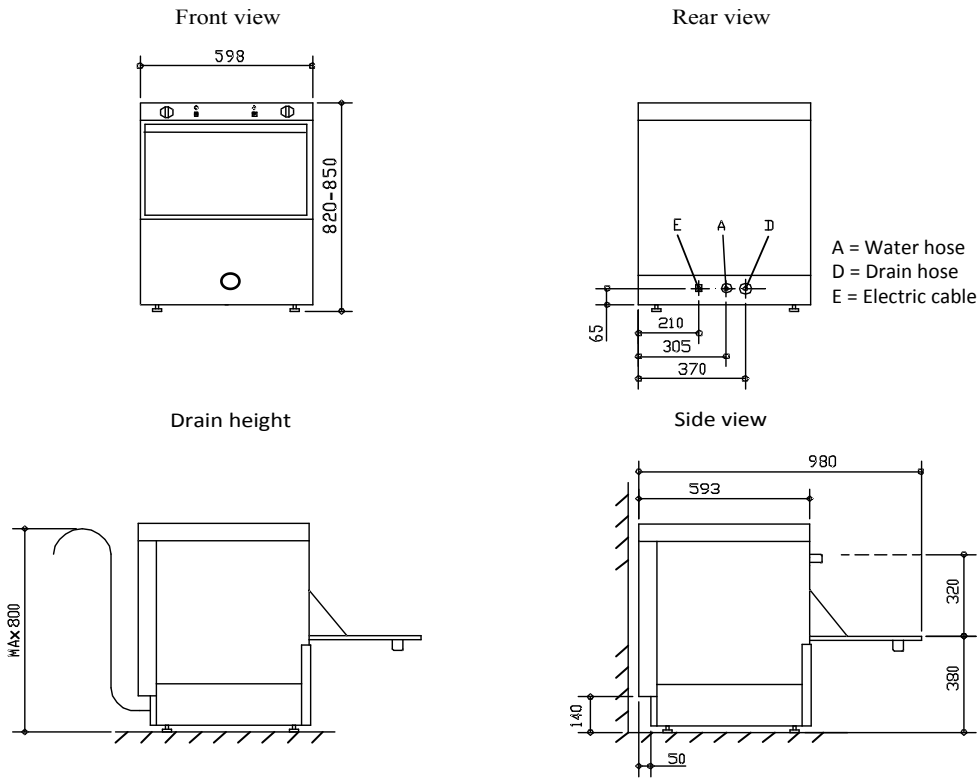

Aventus Group

Aquatec G50 DP

AQUATEC

COMMERCIAL WAREWASHING EQUIPMENT

- ✓ Same size as a full sized domestic dishwasher (600mm x 600 mm x 820 mm high)
- ✓ A full sized glass washer 32amp or 13amp versions available
- ✓ Capable of washing 750 pint glasses per hour (500 x 500 mm basket)
- ✓ 2 minute wash cycle
- ✓ Can be used as a commercial dishwasher in church halls and staff coffee rooms

CE

AQUATEC

COMMERCIAL WAREWASHING EQUIPMENT

Aquatec G50 DP Glass Washer

✓	500 x 500 mm square basket glass washer with a maximum wash height of 320 mm
✓	13 and 32 amp versions available
✓	Simple to use basic controls for ease of use
✓	Fixed 2 minute wash cycle
✓	High powered wash pump produces clean wash results
✓	Integral adjustable detergent and rinse aid pumps
✓	Washes up to 750 pint glasses per hour
✓	Can be used as a commercial dishwasher with the addition of an external break tank
✓	This model is fitted with a drain pump so is suitable for floor mounting or below a work top
✓	Supplied with 2 open baskets, fill and drain hose and 4 adjustable feet